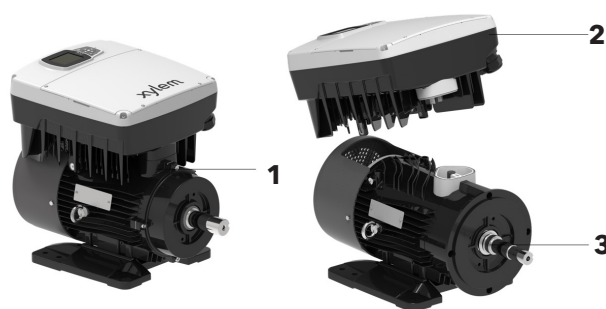

Series e-80X Smart Pump

Integrated pump, motor & variable speed drive solutions, **Powered by hydrovar® X**

e-80X Product Line

This listing details replacement part information for the hydrovar X integrated motor-drive for the e-80X product line. For pump-end replacement part information, see the standard e-80 Parts List CP-114-PL.