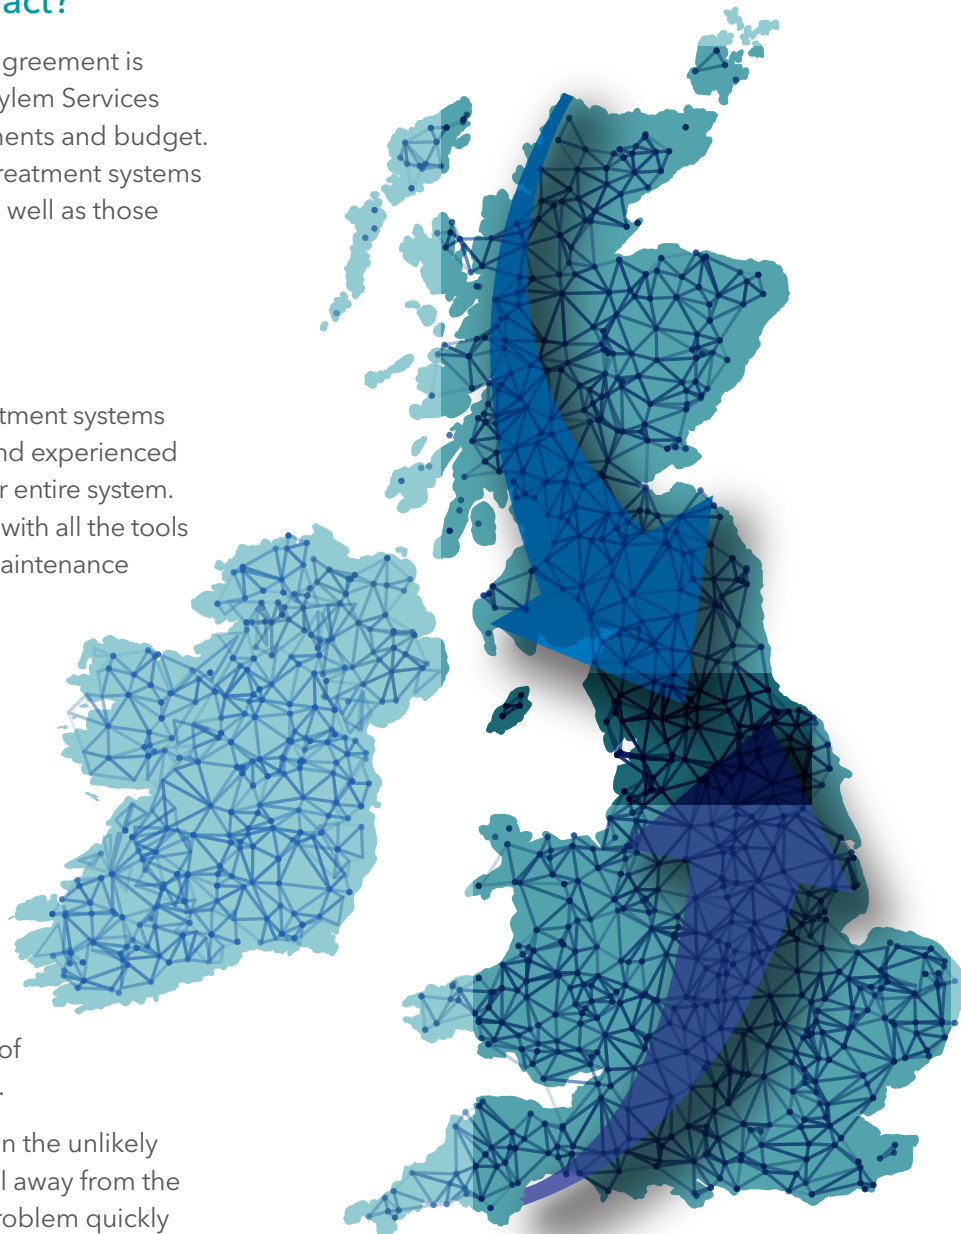

With a service contract from Xylem, you can ensure maximum equipment uptime for the lowest overall cost.

This gives you total peace of mind.

+ What is a service contract?

A planned preventative maintenance agreement is a cost-effective service contract from Xylem Services tailored to meet your specific requirements and budget. Xylem can offer coverage for pumps, treatment systems and equipment manufactured by us as well as those manufactured by other suppliers.

+ Why Xylem?

No one understands pumping and treatment systems better than Xylem. Our highly trained and experienced service technicians can take care of your entire system. Our service vehicles are fully equipped with all the tools required to carry out inspections and maintenance in a professional and efficient manner.

If a service technician encounters an unusual problem that requires specialised support, they have fast and easy access to Xylem's global network of experts.

+ The bottom line

With a planned agreement from Xylem, you no longer have to worry about the condition and performance of your pumps and treatment equipment.

The risk of breakdown is very low and in the unlikely event of failure you are just a phone call away from the qualified help you need to solve the problem quickly and cost efficiently.