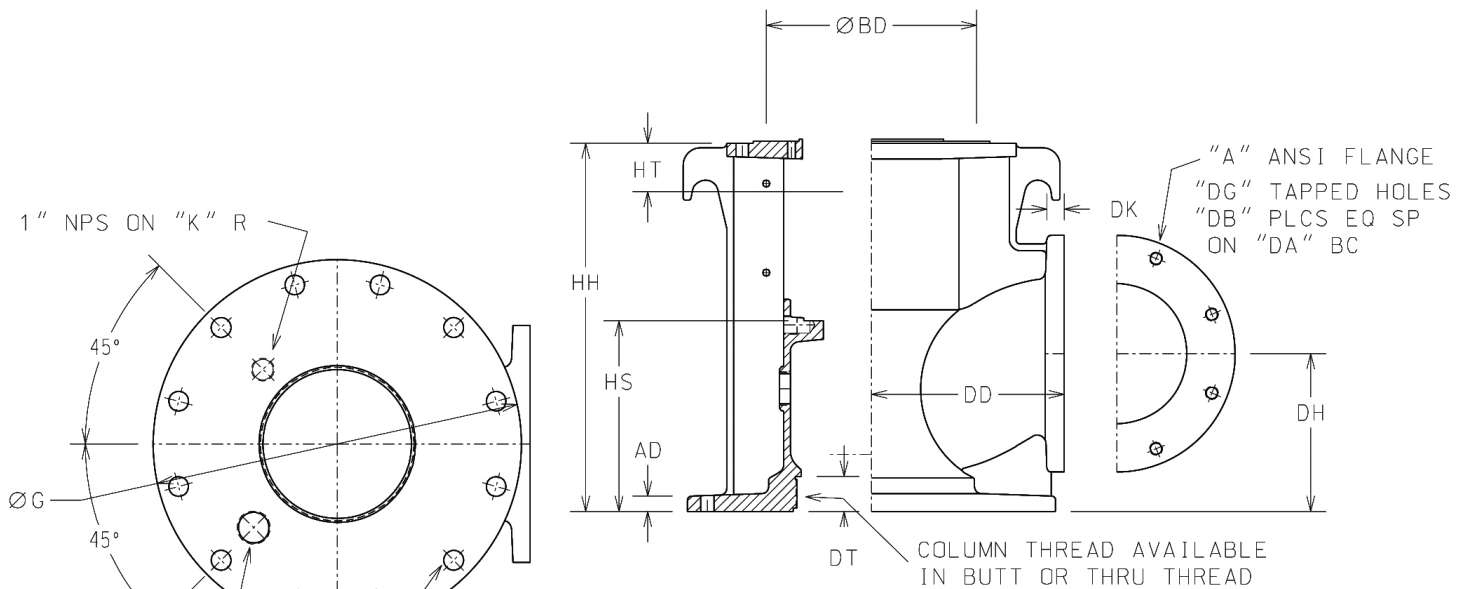

# Type "DL" Ductile Iron Discharge Head

ENGINEERING DATA / D200C03A R2

## 200.C.03A *(Effective August, 2019)*

**NOTE:**

Heads with a 12" BD will accept a 10" and 12" BD motor  
 Heads with a 16.5" BD will accept a 20" and 24.5" BD motor  
 Heads with a 20" BD will accept a 16.5" and 24.5" BD motor  
 Heads with a 24.5" BD will accept a 16.5" and 20" BD motor

**150# (250 PSI)**

A	DD	DK	DA	DB	DG	HEAD W/L
4"	8.25	0.75	7.50	8	0.62-11UNC	C07005B
6"	10.00	1.00	9.50	8	0.75-10UNC	C06995B
8"	11.00	1.00	11.75	8	0.75-10UNC	C06970B
10"	12.50	1.00	14.25	12	0.88-9UNC	C07028B
12"	14.50	1.00	17.00	12	0.88-9UNC	C07064B
14"	19.50	1.25	18.75	12	1.00-8UNC	C07161B

**250# (400 PSI)**

A	DD	DK	DA	DB	DG	HEAD W/L
4"	8.50	1.00	7.88	8	0.75-10UNC	C07006B
6"	10.38	1.38	10.63	12	0.75-10UNC	C06999B
8"	11.50	1.50	13.00	12	0.88-9UNC	C06987B
10"	13.00	1.50	15.25	16	1.00-8UNC	C07032B
12"	15.25	1.75	17.75	16	1.12-7UNC	C07129B
14"	20.25	2.00	20.25	20	1.12-7UNC	C07164B